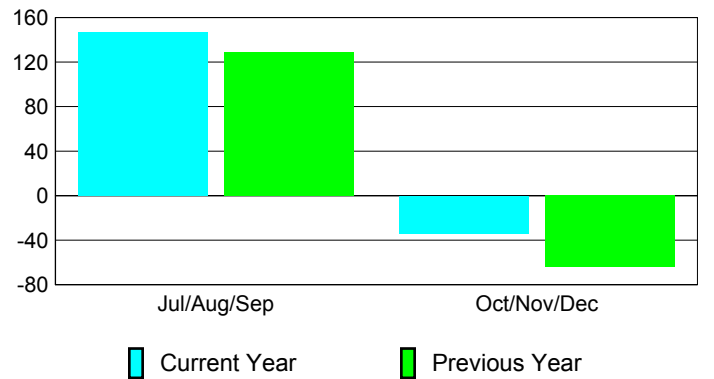

Comparison of Membership Gain/Loss

Current Year Compared to the Previous Year