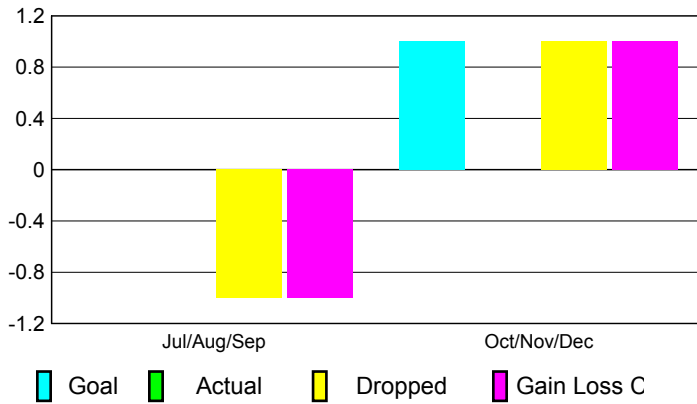

## CLUBS

**Club Results  
2010-2011**

**Clubs  
2009-2010**

Month	New Club Goal	Actual New Clubs	Actual Dropped Clubs	Gain/ Loss of Clubs	Gain/ Loss of Clubs
Jul/Aug/Sep	0	0	-1	-1	0
Oct/Nov/Dec	1	0	1	1	0
<b>Totals</b>	<b>1</b>	<b>0</b>	<b>0</b>	<b>0</b>	<b>0</b>

### Club Results 2010-2011

Goal, New, Dropped, Gain/Loss

### Comparison of Club Gain/Loss

Current Year Compared to the Previous Year