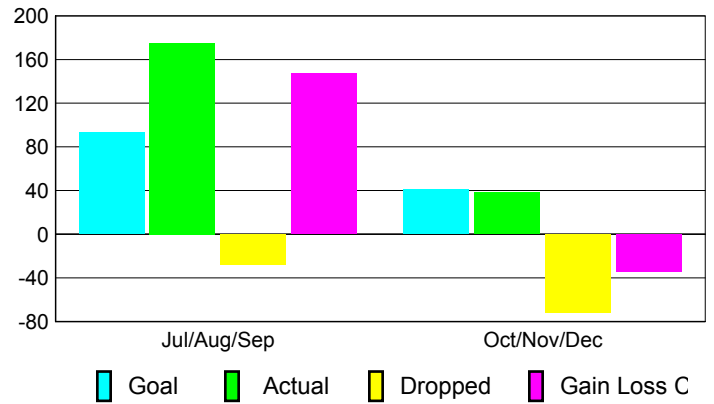

### YTD Status Quo Clubs 2010-2011

Status Quo Clubs Compared to Status Quo Members

## MEMBERSHIP

**Membership Results  
2010-2011**

**Membership  
2009-2010**

Month	Net Memb Goal	Actual New Memb	Actual Dropped Memb	Gain/ Loss of Memb	Gain/ Loss of Memb
Jul/Aug/Sep	93	175	-28	147	129
Oct/Nov/Dec	41	38	-72	-34	-64
<b>Totals</b>	<b>134</b>	<b>213</b>	<b>-100</b>	<b>113</b>	<b>65</b>

### Membership Results 2010-2011

Goal, New, Dropped, Gain/Loss

### Comparison of Membership Gain/Loss

Current Year Compared to the Previous Year